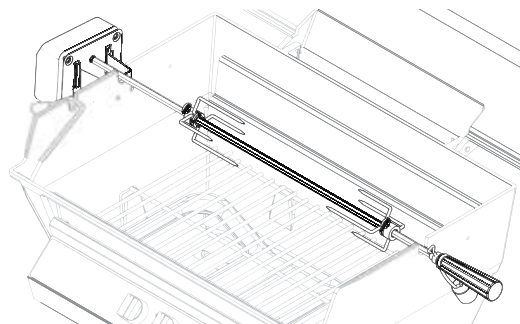

DPA100 Stainless Steel Smoker Shutter	DPA51 Heavy Duty Standard Rotisserie
Model		
List Price	$141.00	$118.00
The Smoker Shutter is included with P3S. It is an accessory for all P3 and T3 grills. The Smoker Shutter may not be installed in an R3 or R3B grill. The Smoker Shutter will not fit the P4 grill.		DPA11 Hugga-Rack Rotisserie with Flat Basket
		$189.00
		Heavy-duty Conventional Rotisserie with motor, rod, tines and counterbalance. Also available, the Hugga-Rack® Rotisserie clamps food in a sturdy stainless steel basket and ensures self-basting, gourmet results with no monitoring. Both Rotisseries fit P3, P4 and T3 grills.
Shipping Weight (lb)	11	15