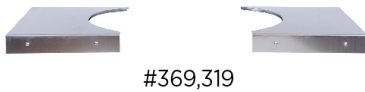

Island Tops & Side Shelves

369	Stainless Steel Side Shelves Oval LG 300 & Oval XL 400	$267.00	$289.00
319	Stainless Steel Side Shelves JR 200	$267.00	$289.00