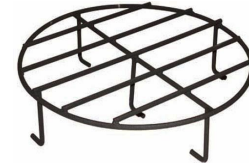

OUTDOOR FIRE PITS

ROUND

Model No. R-FPFG Round Fire Pit w/Flip Grill

- 32" I.D. Round Fire Pit
- Includes removable flip grill with cool-to-the touch spring handles
- 11 gauge solid steel
- High heat paint finish
- 6 1/2" height with 1 1/2" lip
- Product weight: 60 lbs.

Model No. R-LG Round Log Grate

- 32" O.D. Log Grate to fit into R-FPFG & R-FP
- 1/2" solid steel bar
- High heat paint finish
- 6" height
- Product weight: 17 lbs.

Model No. R-FP Round Fire Pit

- 32" I.D. Round Fire Pit
- 11 gauge solid steel
- High heat paint finish
- 6 1/2" height with 1 1/2" lip
- Product weight: 41 lbs.

SQUARE

Model No. S-FPFG Square Fire Pit w/Flip Grill

- 28" Square Fire Pit
- Includes removable flip grill with cool-to-the touch spring handles
- 11 gauge solid steel
- High heat paint finish
- 6 1/2" height with 1 1/2" lip

Model No. S-LG Square Log Grate

- 28" Square Log Grate to fit into S-FPFG & S-FP
- 1/2" solid steel bar
- High heat paint finish
- 6" height
- Product weight: 17 lbs.

Model No. S-FP Square Fire Pit

- 28" Square Fire Pit
- 11 gauge solid steel
- High heat paint finish
- 6 1/2" height with 1 1/2" lip
- Product weight: 38 lbs.